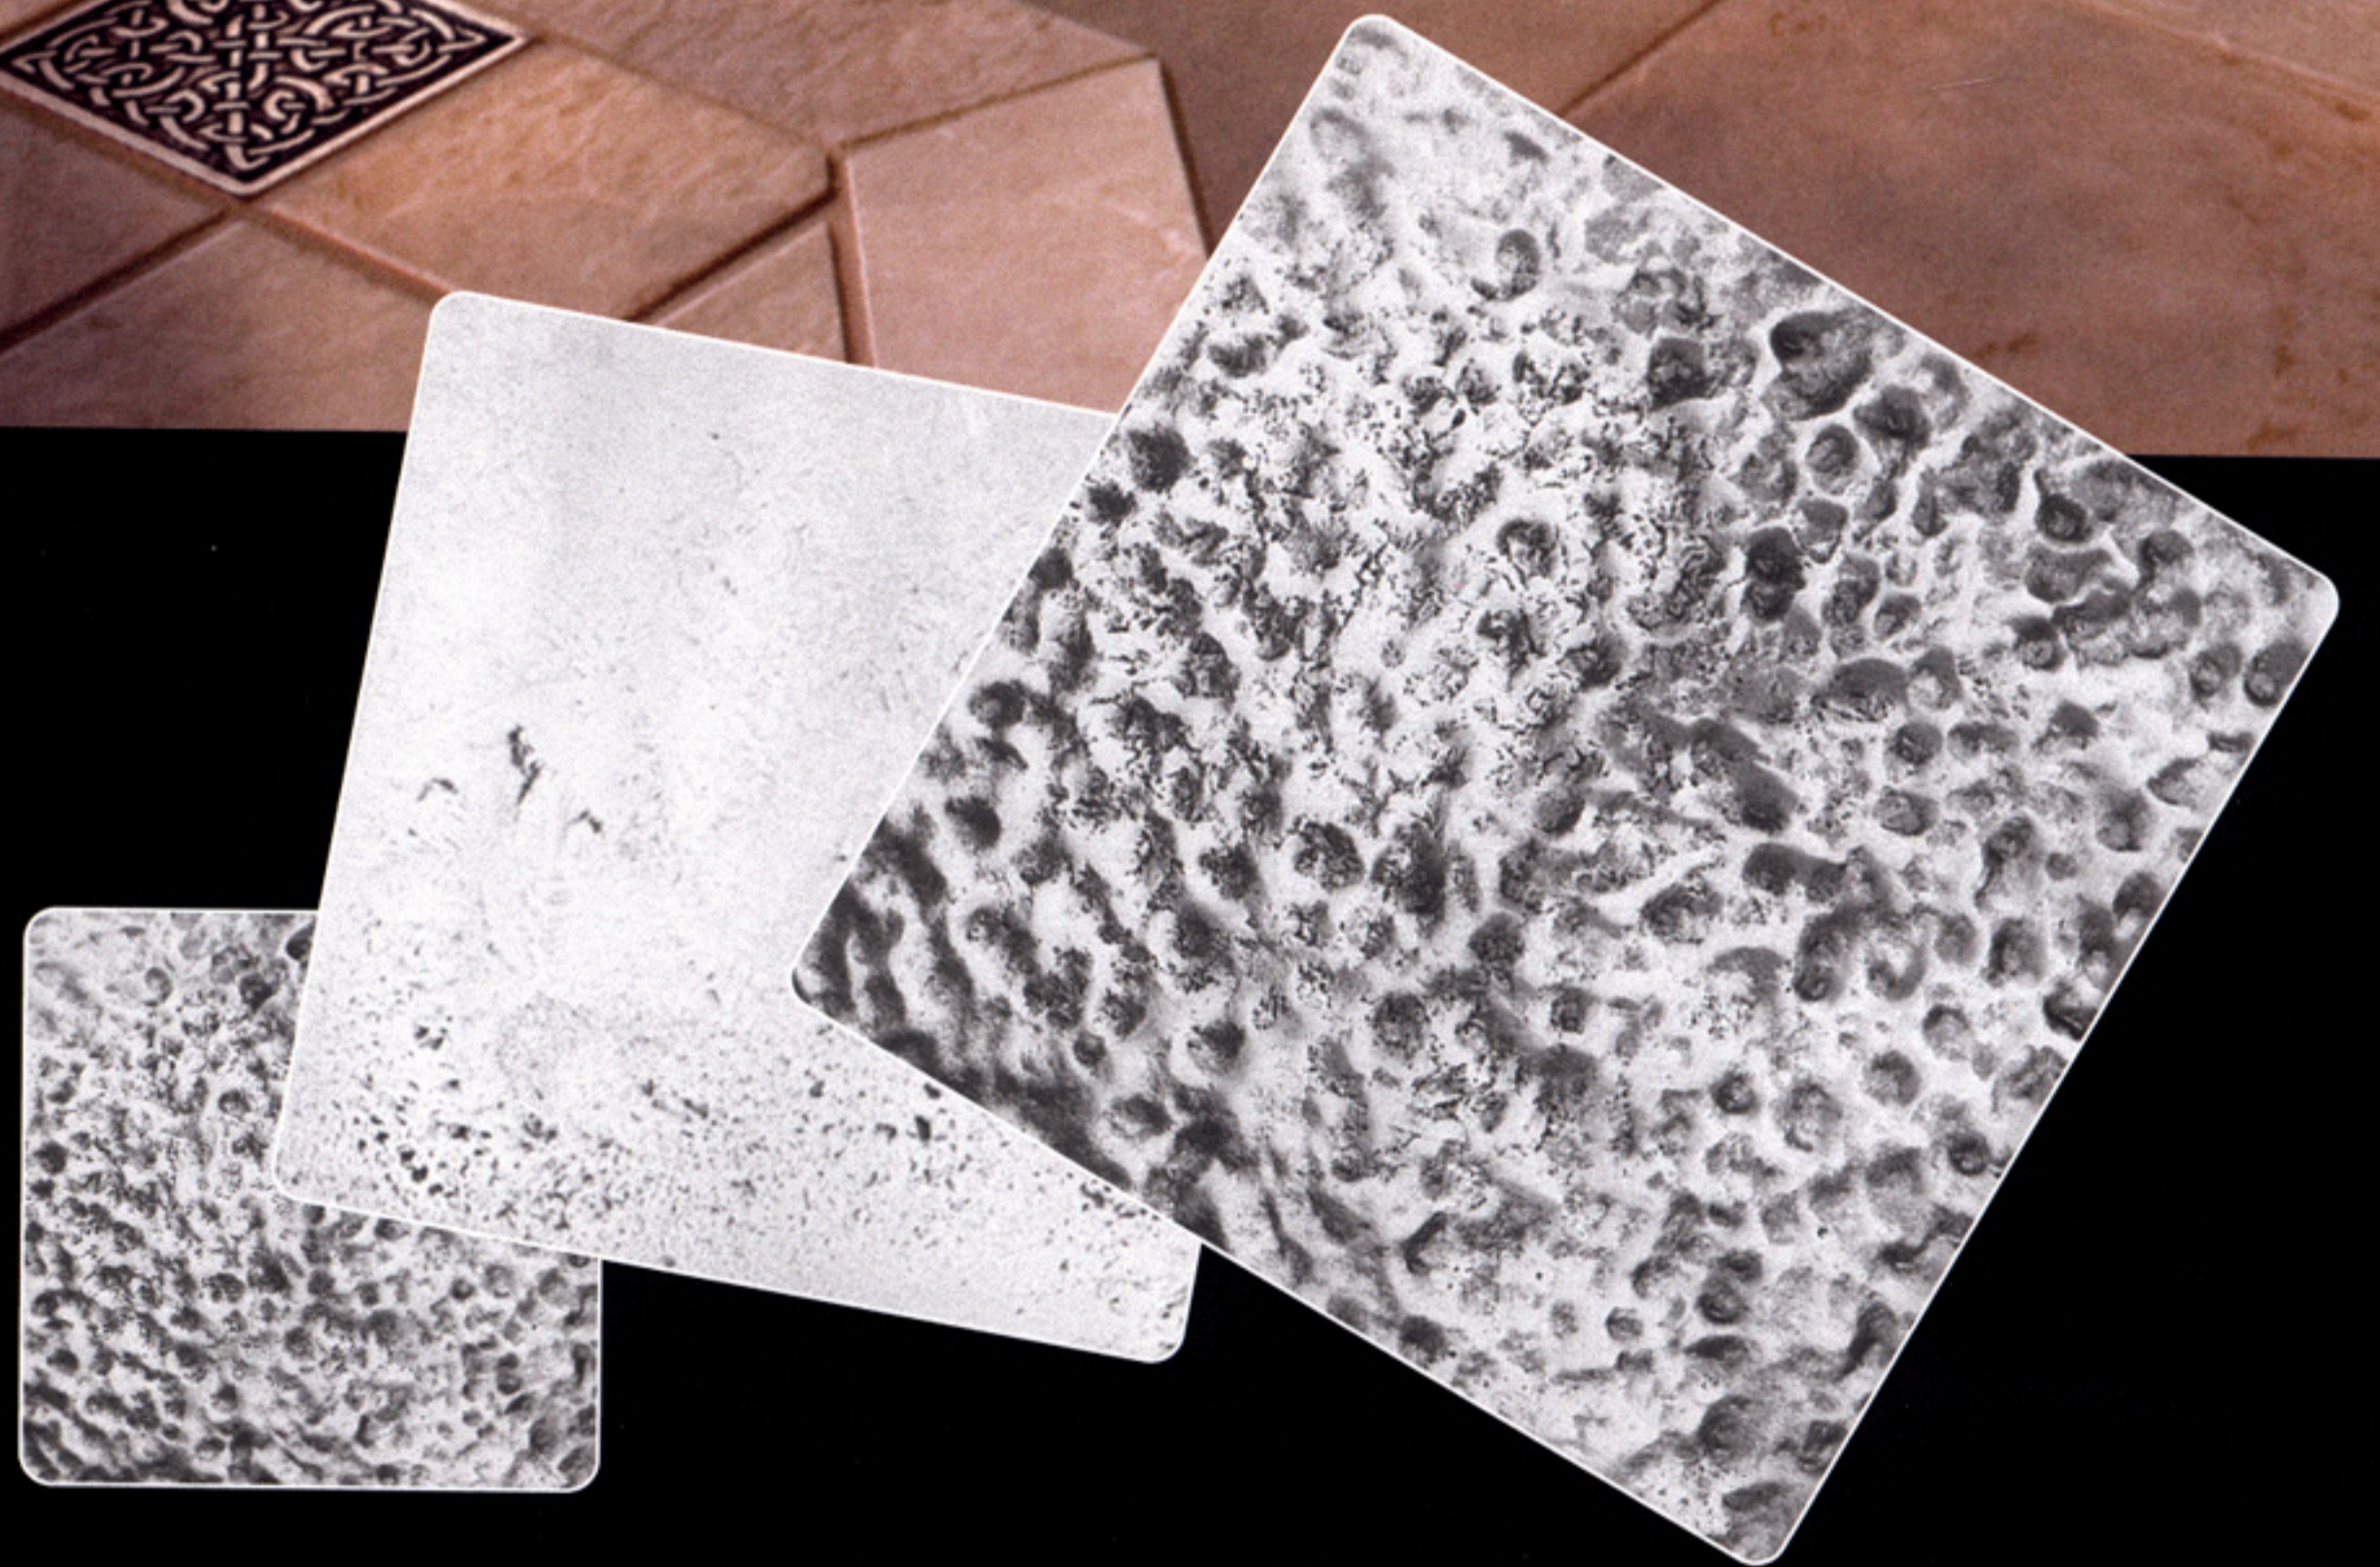

BATHROOM INSTALLATION WITH PEWTER DECO-4-62

TE01

Both plain and
hammered tiles are
available in all sizes!
(1.25", 2", 4" and 6")
Hammered (TE01) is also
available in 1" & .75" size.

DECO-4-01

DECO-4-02

DECO-4-03

DECO-4-04

DECO-4-05

DECO-4-06

DECO-4-07

DECO-4-08